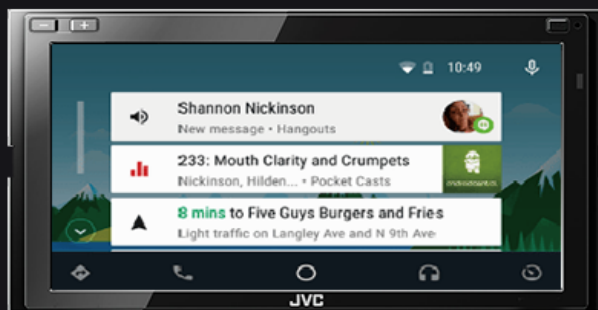

Apple CarPlay™ – Connect Wirelessly

A smarter, safer and more fun way to use your iPhone in the car. Apple CarPlay gives iPhone users an intuitive way to make calls, use Maps, and listen to music with just a word or a touch. With the latest iOS version (iOS 12.0 and higher), 3rd party navigation apps like Google Maps™ and Waze™ are supported.

Some features, applications, and services are not available in all areas.
For details, see: www.apple.com/ios/feature-availability/#applecarplay-applecarplay

Android Auto™ – Connect Wirelessly

Android Auto was designed with safety in mind. With a simple and intuitive interface and powerful voice actions, it's designed to minimize distraction so that you can stay focused on the road. With the latest ANDROID OS version (PIE and higher), Google Maps™ and Waze™ are also supported.

Some Features, applications, and services are not available in all areas.

For details, see: www.android.com/auto
<https://support.google.com/androidauto/answer/6348019?hl=en&ref_topic=6348027>