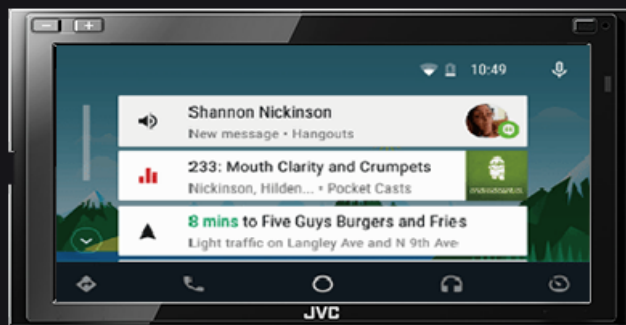

KW-M750BT

Digital Media Receiver featuring 6.8" Clear Resistive Touch Monitor / Apple CarPlay / Android Auto / High-Resolution Audio / iDataLink Maestro Ready / Bluetooth® / 13-Band EQ

http://www.us.jvc.com/car/multimedia/kw_m750bt/

Android Auto™ – Connect via USB

Android Auto was designed with safety in mind. With a simple and intuitive interface and powerful voice actions, it's designed to minimize distraction so that you can stay focused on the road. With the latest ANDROID OS version (PIE and higher), Google Maps™ and Waze™ are also supported.

Some Features, applications, and services are not available in all areas.
For details, see: www.android.com/auto

Apple CarPlay™ – Connect via USB

A smarter, safer and more fun way to use your iPhone in the car. Apple CarPlay gives iPhone users an intuitive way to make calls, use Maps, and listen to music with just a word or a touch. With the latest iOS version (iOS 12.0 and higher), 3rd party navigation apps like Google Maps™ and Waze™ are supported.