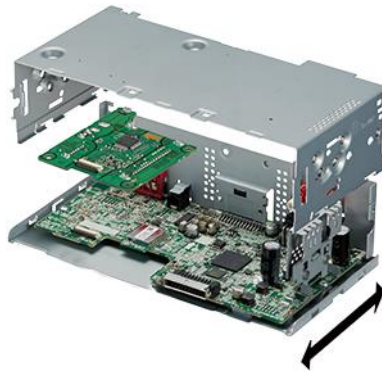

Short Chassis for Easier Installation than Ever before

With audio receivers shorter in depth than any of our previous models, installation is made easier in a wider range of cars than ever before.