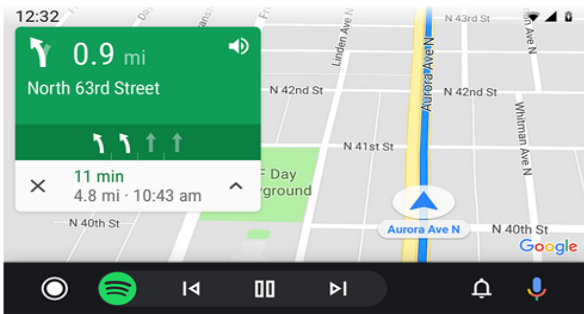

Android Auto for Easy Connectivity

Android Auto was designed with safety in mind, helping you to minimize distractions and stay focused on the road. KENWOOD's multimedia receivers combine Android Auto's intuitive voice controlled interface, a large touch screen and superior sound quality, making it the perfect complement for your in-car life.

Some Features, applications, and services are not available in all areas. For details, see: <https://www.android.com/auto>
<https://support.google.com/androidauto/answer/6348019?hl=en&ref_topic=6348027>